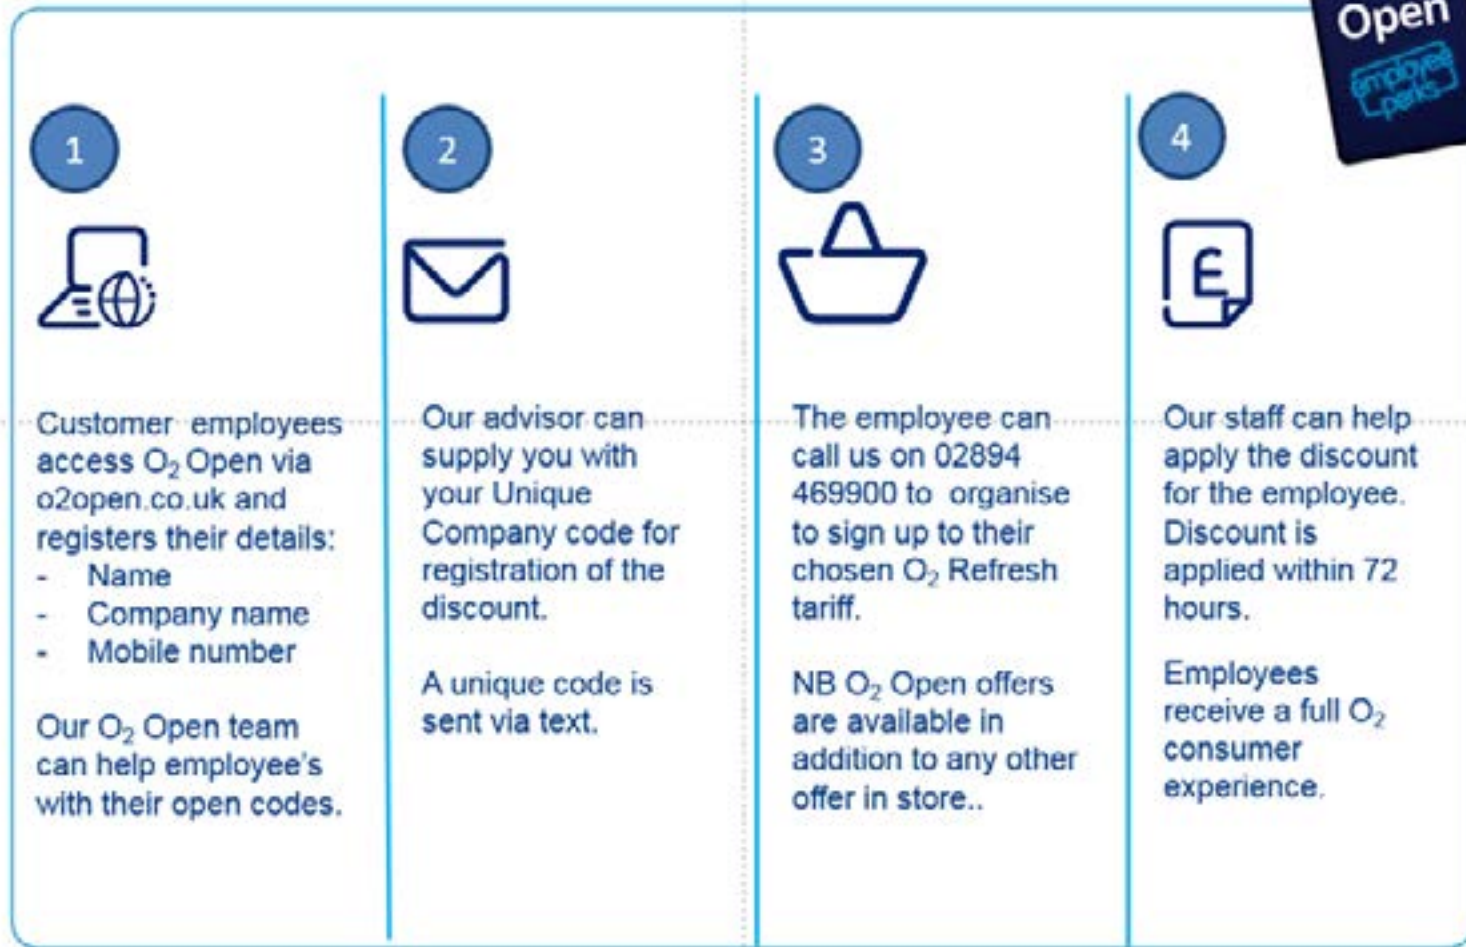

CAREERS @ CAMDEN - EMPLOYEE BENEFITS

How does it work?

028 9446 2419 | hr@camdengroup.co.uk